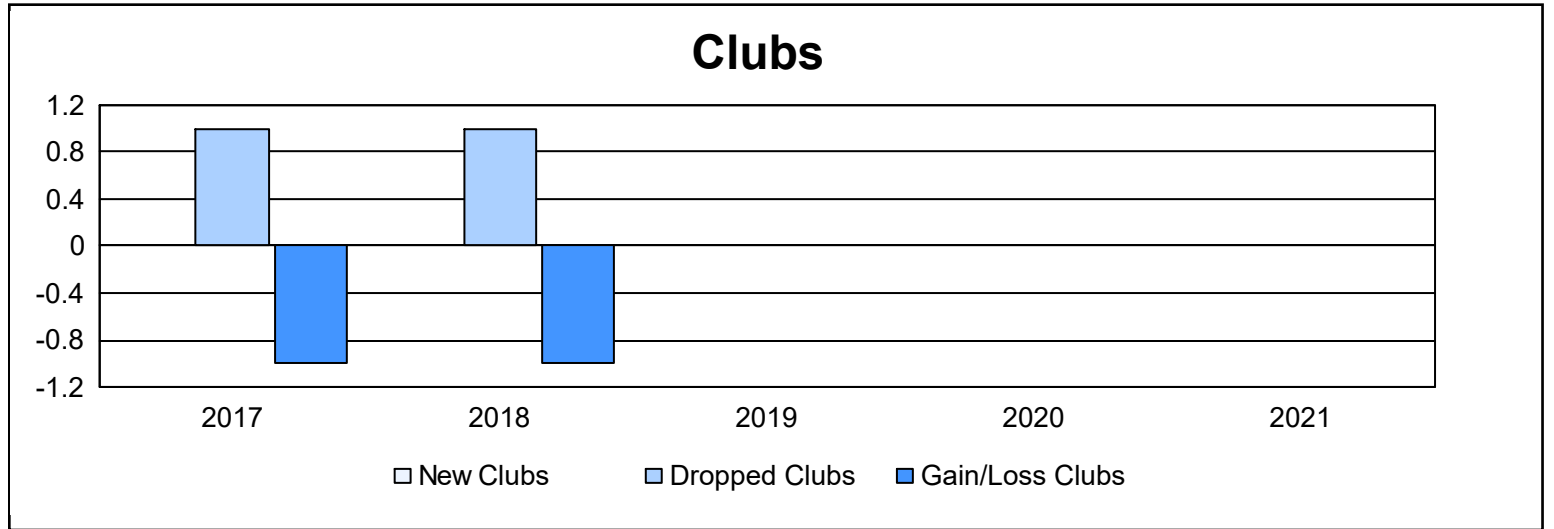

Year	New Clubs	Dropped Clubs	Gain/ Loss Clubs	New Members	Charter Members	Reinstate Members	Transfer Members	Total Member Added	Total Members Dropped	Gain/ Loss Members
2016-2017	0	1	-1	75	0	7	0	82	99	-17
2017-2018	0	1	-1	64	0	3	0	67	92	-25
2018-2019	0	0	0	41	0	5	1	47	80	-33
2019-2020	0	0	0	44	1	0	1	46	69	-23
2020-2021	0	0	0	16	0	0	1	17	53	-36
<b>Average</b>	<b>0</b>	<b>0</b>	<b>0</b>	<b>48</b>	<b>0</b>	<b>3</b>	<b>1</b>	<b>52</b>	<b>79</b>	<b>-27</b>

### Membership Composition June 2021 Cumulative