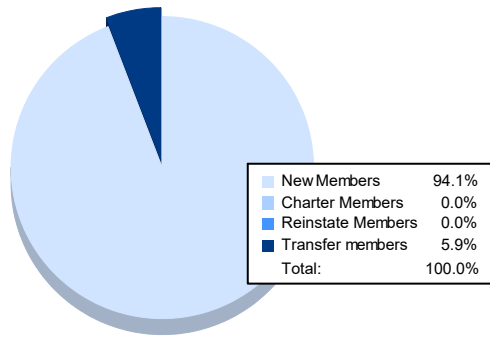

Year	New Clubs	Dropped Clubs	Gain/ Loss Clubs	New Members	Charter Members	Reinstate Members	Transfer Members	Total Member Added	Total Members Dropped	Gain/ Loss Members
2016-2017	0	1	-1	75	0	7	0	82	99	-17
2017-2018	0	1	-1	64	0	3	0	67	92	-25
2018-2019	0	0	0	41	0	5	1	47	80	-33
2019-2020	0	0	0	44	1	0	1	46	69	-23
2020-2021	0	0	0	16	0	0	1	17	53	-36
<b>Average</b>	<b>0</b>	<b>0</b>	<b>0</b>	<b>48</b>	<b>0</b>	<b>3</b>	<b>1</b>	<b>52</b>	<b>79</b>	<b>-27</b>

### Membership Composition June 2021 Cumulative