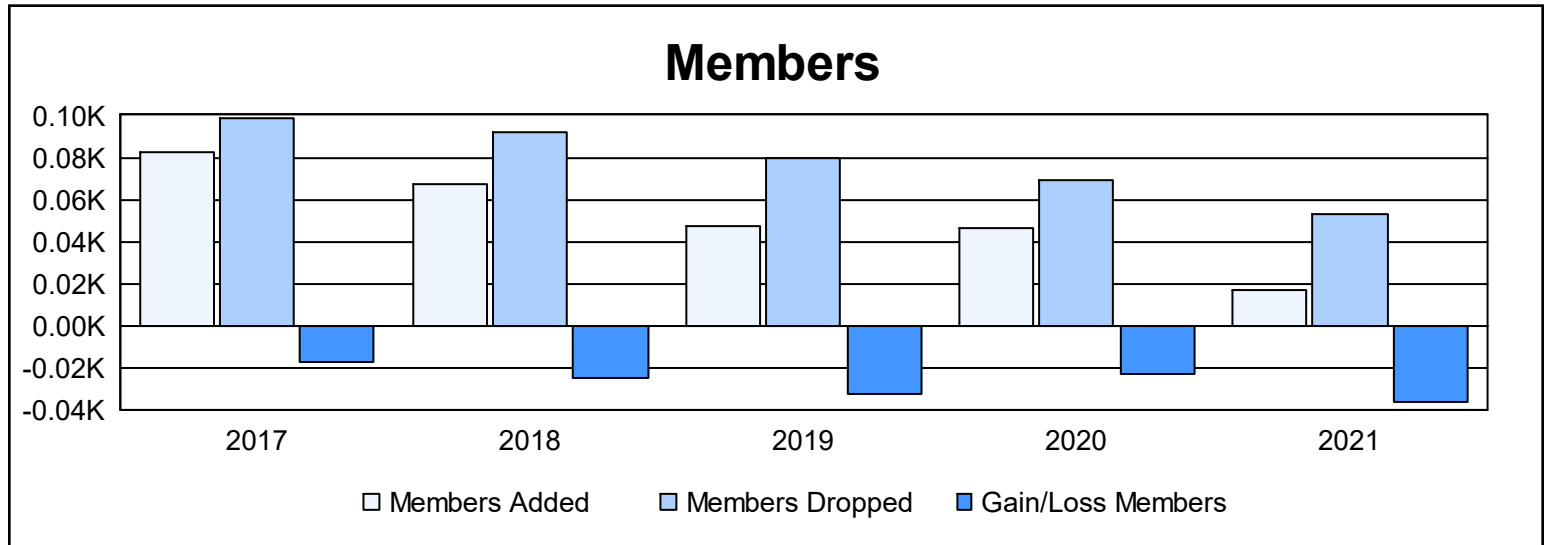

Year	New Clubs	Dropped Clubs	Gain/ Loss Clubs	New Members	Charter Members	Reinstate Members	Transfer Members	Total Member Added	Total Members Dropped	Gain/ Loss Members
2016-2017	0	1	-1	75	0	7	0	82	99	-17
2017-2018	0	1	-1	64	0	3	0	67	92	-25
2018-2019	0	0	0	41	0	5	1	47	80	-33
2019-2020	0	0	0	44	1	0	1	46	69	-23
2020-2021	0	0	0	16	0	0	1	17	53	-36
<b>Average</b>	<b>0</b>	<b>0</b>	<b>0</b>	<b>48</b>	<b>0</b>	<b>3</b>	<b>1</b>	<b>52</b>	<b>79</b>	<b>-27</b>

### Membership Composition June 2021 Cumulative